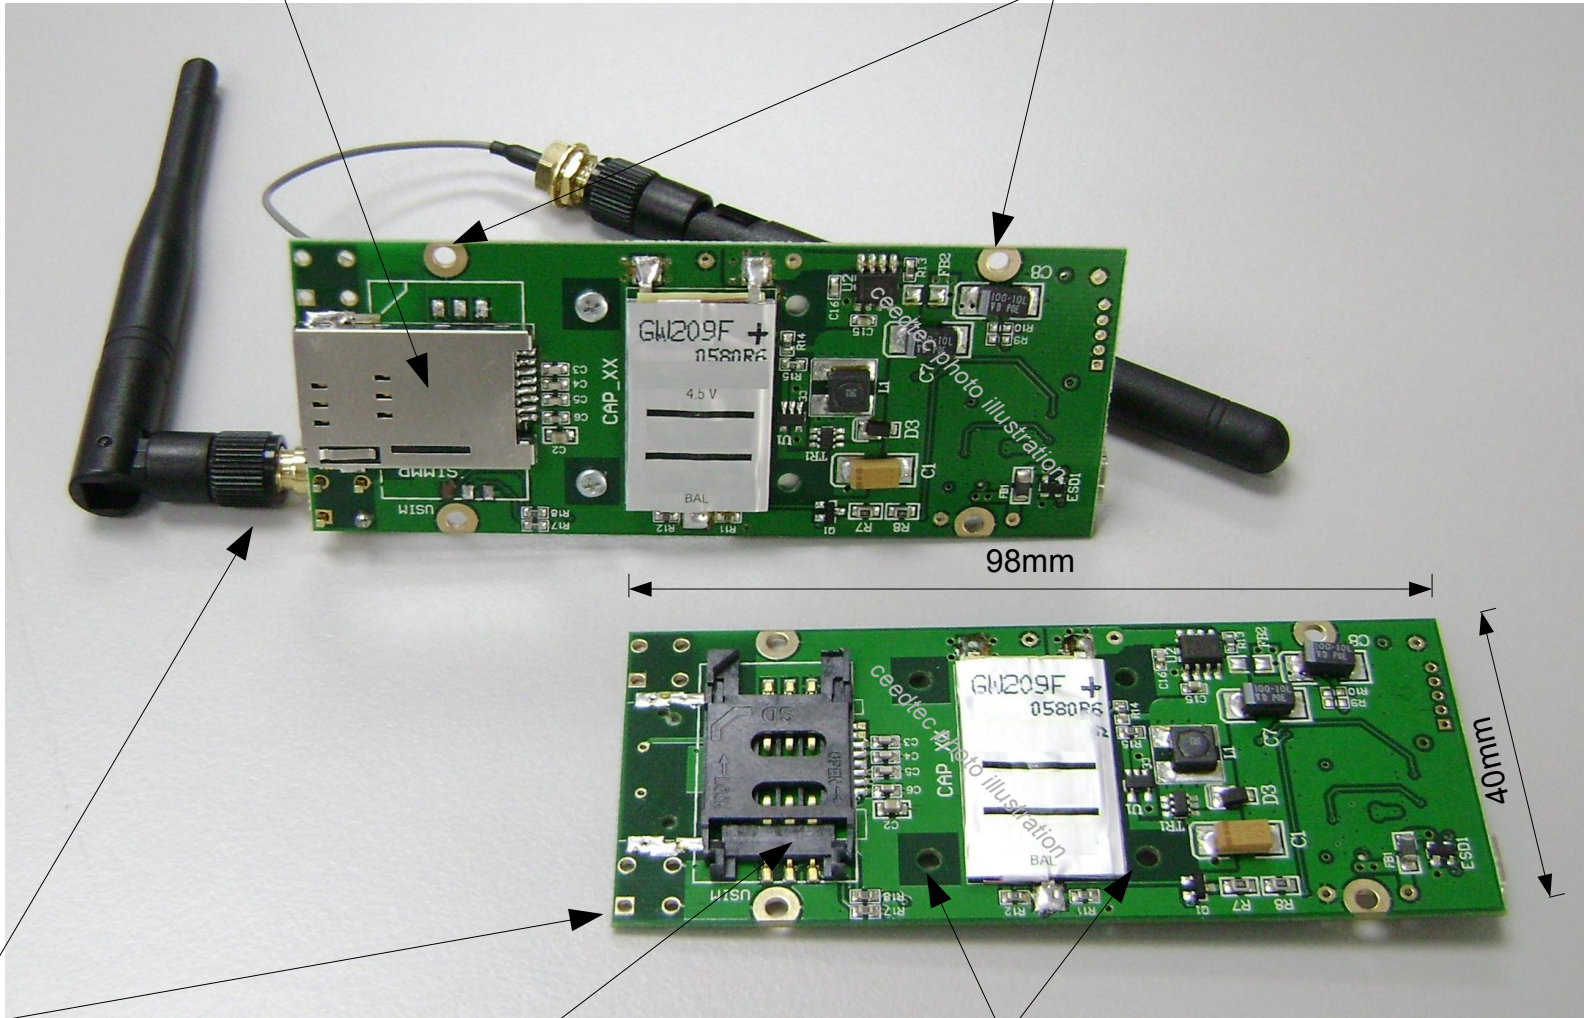

Optional Push & Hold Simm Card Holder

Easy & Convenience Mounting Holes

Optional on board SMA Connector to easy Antenna Mounting

Standard Slide & Lock Simm Card Holder

support both full and half length mini PCI express modules

Note: If you need more information, please email your request to enquiry@ceedtec.com

Date : 29 April 2009

Model No: USB-mPCIe-M2-EB

Title: USB to mini-PCIe Adapter Card (Model 2)